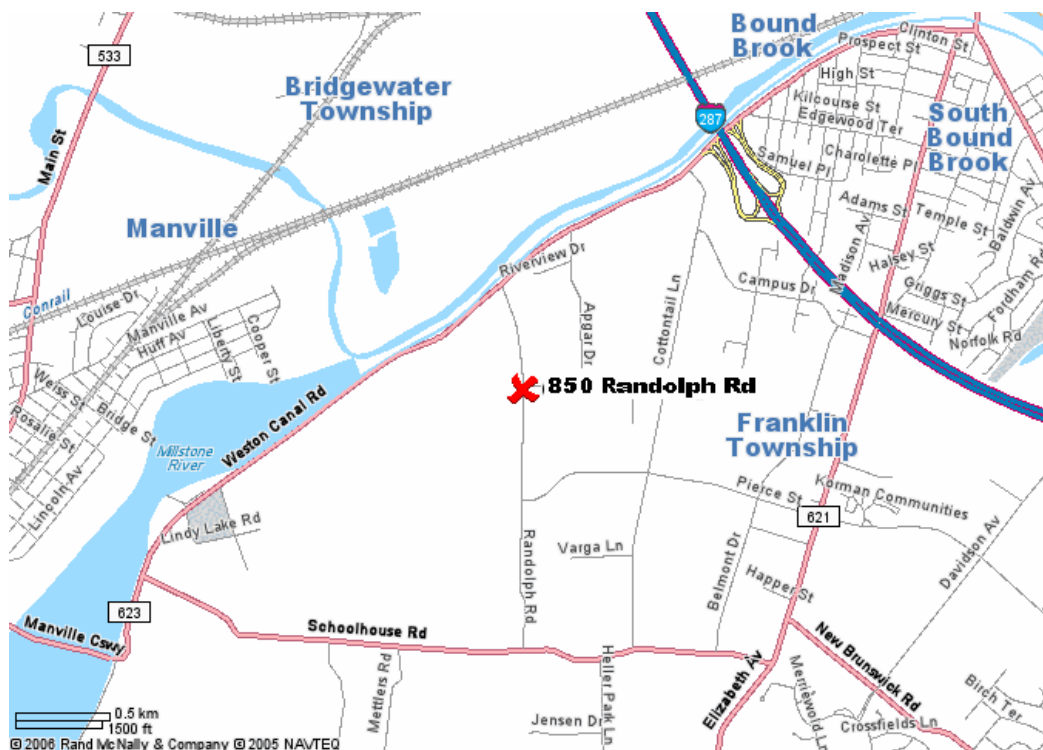

## Directions

### ***From Interstate 287 North or South:***

Take Interstate 287 to Exit 12 for Weston Canal Road toward Manville/ South Bound Brook. Take the ramp towards Manville/ Zarephath. Make a left at the stop sign on to Weston Canal Road. After .8 miles make a left onto Randolph Road, continue on Randolph road for .8 miles and Automann is on the left hand side.

### ***From N.J. Turnpike North and South:***

Take the NJ turnpike to exit 10 (Metuchan/Edison) to 287 North. Follow above directions from 287.

### ***From Garden State Parkway South:***

Take Garden State Parkway South to exit 129 to 287 North and follow directions from 287.