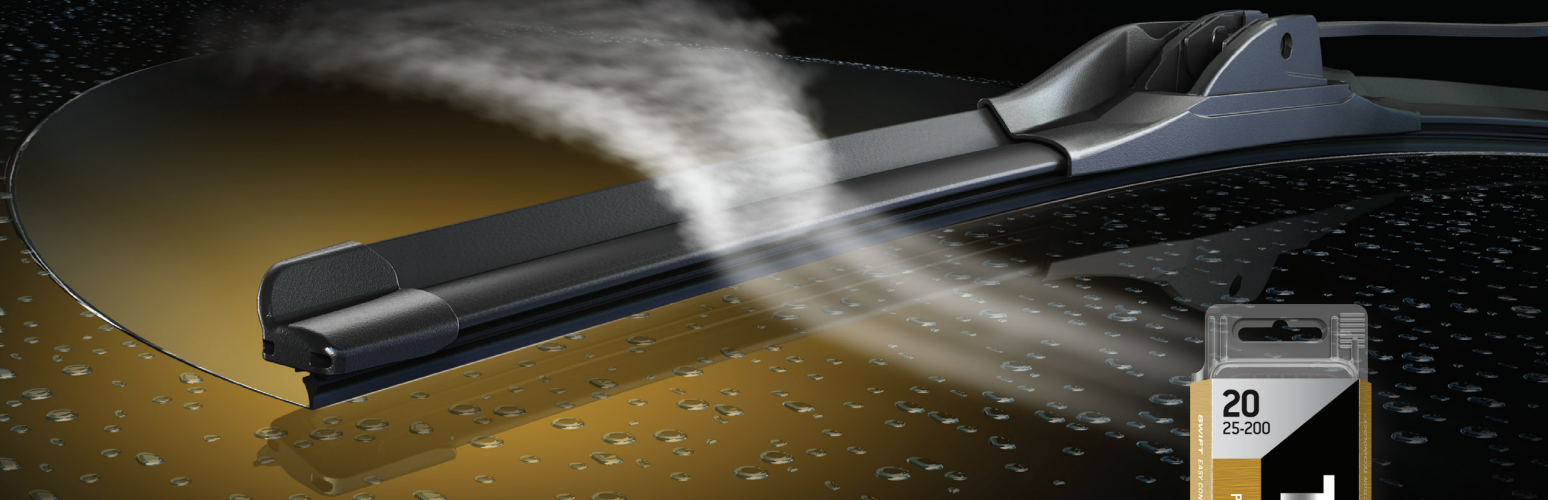

TRICO Force®

Engineered for today's intense driving environment.

TRICO Force® is a robustly engineered beam blade with a patented swept-wing spoiler that slices through turbulence caused by cross winds, buffeting truck winds and general traffic disturbances. Designed with an innovative aerodesign, these high-performance wiper blades control airflow and transfer it into maximum wiper/glass contact for a flawless wipe, providing excellent visibility in all driving situations.

Features and benefits:

- *VorTec*® aerofoil converts wind force for maximum windshield contact
- *HighGlide*® treated rubber element for a quieter wipe
- *SWIFT*® Easy Connection Technology
- Robust superstructure for durable all-weather performance
- Available in 14" to 29" lengths

Tested to perform over 1.5 million cycles

Turning wind force into wiper pressure

Easy Connection Technology offers quick and easy wiper replacement

Robust superstructure for durable all-weather performance