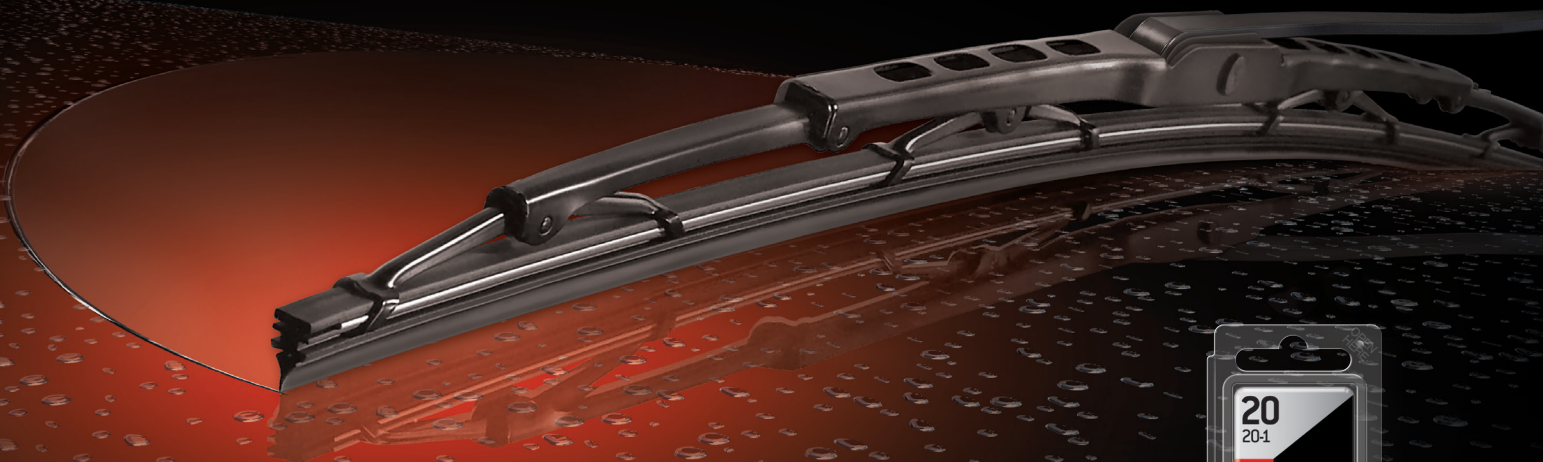

TRICO Exact Fit[®]

Factory Replacement wiper blades that are easy to install – and sell.

TRICO Exact Fit[®] wiper blades offer Original Equipment fit, form and function to save time and eliminate frustration. Made from the finest quality natural rubber and high-strength steel, TRICO Exact Fit wiper blades are available in four easy-to-install formats.

BEAM:

- Engineered to provide uniform pressure for the clearest wipe
- Available in 15" – 29" lengths

HYBRID:

- High-strength polymer shell safeguards blade from the elements
- Available in 14" – 28" lengths

CONVENTIONAL:

- Pre-assembled connector for quick and easy wiper replacement
- Available in 10" – 28" lengths

REAR:

- Fits unique rear integral and beam wiper arms for critical rear windshield visibility
- Available in 8" – 16" lengths

TRICO Exact Fit[®] wiper blades offer Original Equipment fit, form and function to save time and eliminate frustration. Made from the finest quality natural rubber and high-strength steel, TRICO Exact Fit wiper blades are available in four easy-to-install formats.