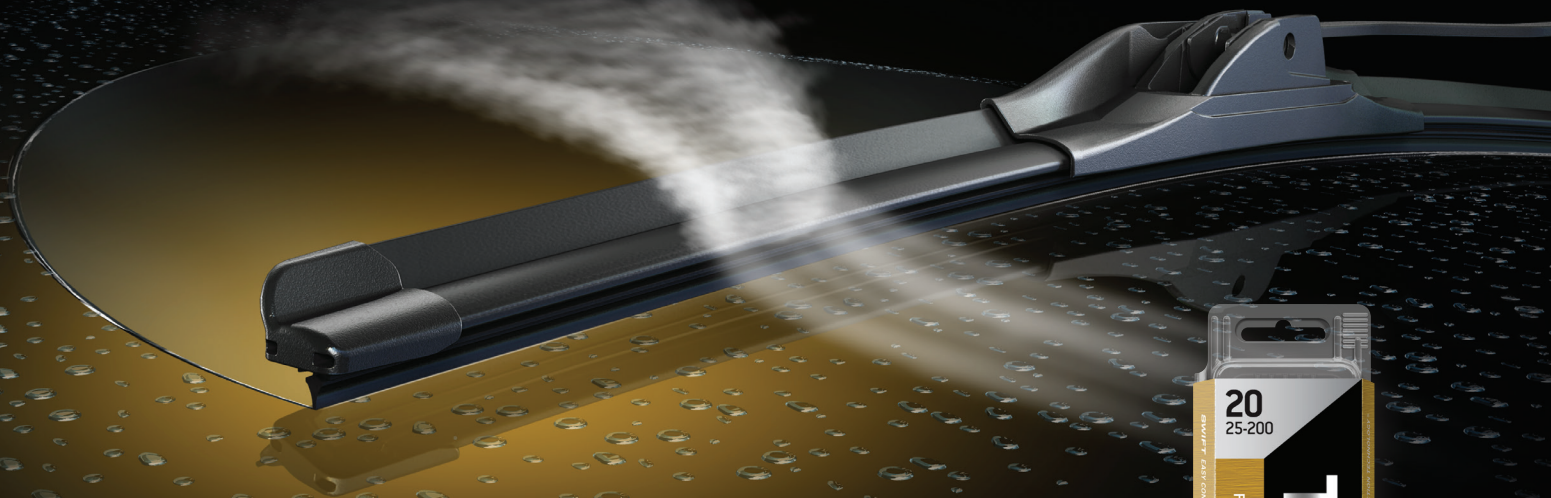

TRICO Force®

Engineered for today's intense driving environment.

TRICO Force® is a robustly engineered beam blade with a patented swept-wing spoiler that slices through turbulence caused by cross winds, buffeting truck winds and general traffic disturbances. Designed with an innovative aerodesign, these high-performance wiper blades control airflow and transfer it into maximum wiper/glass contact for a flawless wipe, providing excellent visibility in all driving situations.

Features and benefits:

- *VorTec*® aerofoil converts wind force for maximum windshield contact
- *HighGlide*® treated rubber element for a quieter wipe
- *SWIFT*® Easy Connection Technology
- Robust superstructure for durable all-weather performance
- Available in 14" to 29" lengths

Tested to perform over 1.5 million cycles

Turning wind force into wiper pressure

Easy Connection Technology offers quick and easy wiper replacement

Robust superstructure for durable all-weather performance